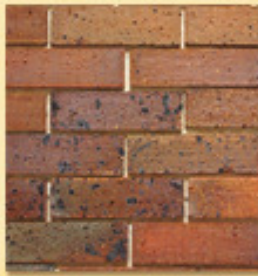

BRICK VENEERS SPECIFICATIONS

COLONIAL CLAY™ has brought cost effective alternative to homeowners, designers, architects with products easy to install. Our thin brick can be installed on virtually any exterior wall, even walls were full bricks simply cannot be used. Inside, our thin brick creates a truly awe-inspiring fireplace or strong focal point in any room.

Amazonas Moro
Semi Rough Flashed

Size: 2 1/4" x 8" x 3/8"
Units/s.f: 7
Units/box: 42
S.f./box: 6

Iron Spot
Rouge and Rustic

Size: 2 1/4" x 7 5/8" x 1/2"
Units/s.f: 7
Units/box: 42
S.f./box: 6

*Also available in King size:
2 3/4" x 9 1/2" x 3/4"

Andina Peach
Semi Smooth

Size: 2 1/2" x 9 1/2" x 3/8"
Units/s.f: 6
Units/box: 60
S.f./box: 10

Sandblasted
Rouge

Size: 2 1/4" x 7 5/8" x 1/2"
Units/s.f: 6
Units/box: 60
S.f./box: 10

Tumaco Turron
Semi Rough w/ velour